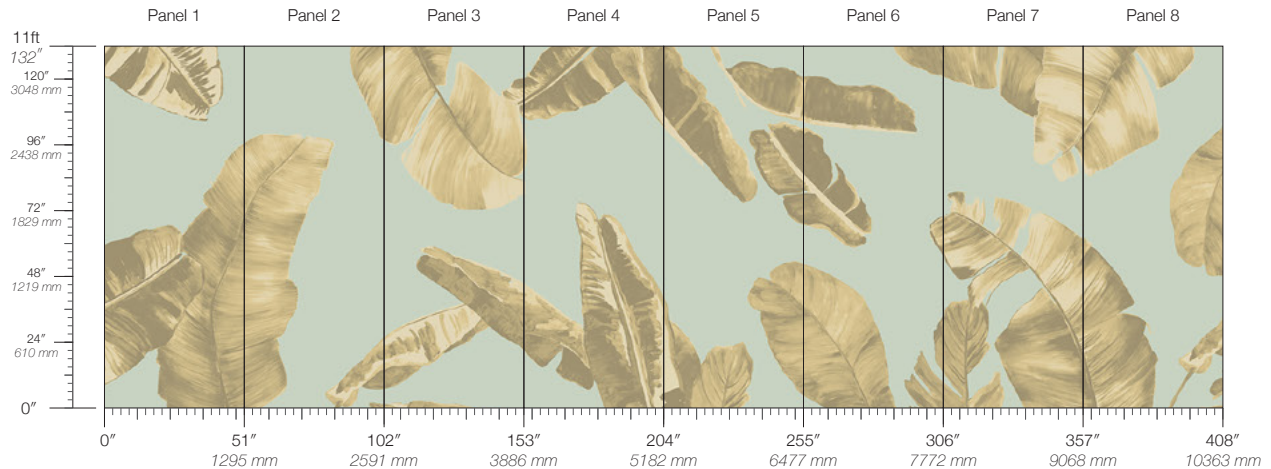

Paradiso Abaca

Suitable for residential and commercial projects

COLOR
Abaca

ITEM
3801

CONTENT
Type II PVC-Free

PANEL WIDTH
51" / 1295 mm trimmed

PANEL HEIGHT
132" / 3353 mm standard

REPEAT
Non-repeating

STOCK
Made to order

LEAD TIME
4 weeks to print

MINIMUM
1 panel

PRICE
Available upon request

ORIGIN
USA

DETAILS
Custom options available

MAINTENANCE
Water-based cleanser

ENVIRONMENTAL
Recycled Content
Phthalate Free
Low VOC
HPD Available

SPECS
Polyester/Natural Fiber face
Fabric backing
14 oz per linear yard
435.2 g per linear meter
Dappled surface texture

TESTING
(US) ASTM E84 Adhered Class A
CCC-W-408D Type II
W-101 Type II Class A
ASTM E96 Procedure B - 66 Perms

CONTACT
sales@calicowallpaper.com
+1 718 243 1705
57 Lispenard Street
New York, NY 10013 USA

DISCLAIMER
Refer to our website to see the full mural artwork. Reference the physical sample for color and texture. Panel maps represent mural artwork only.